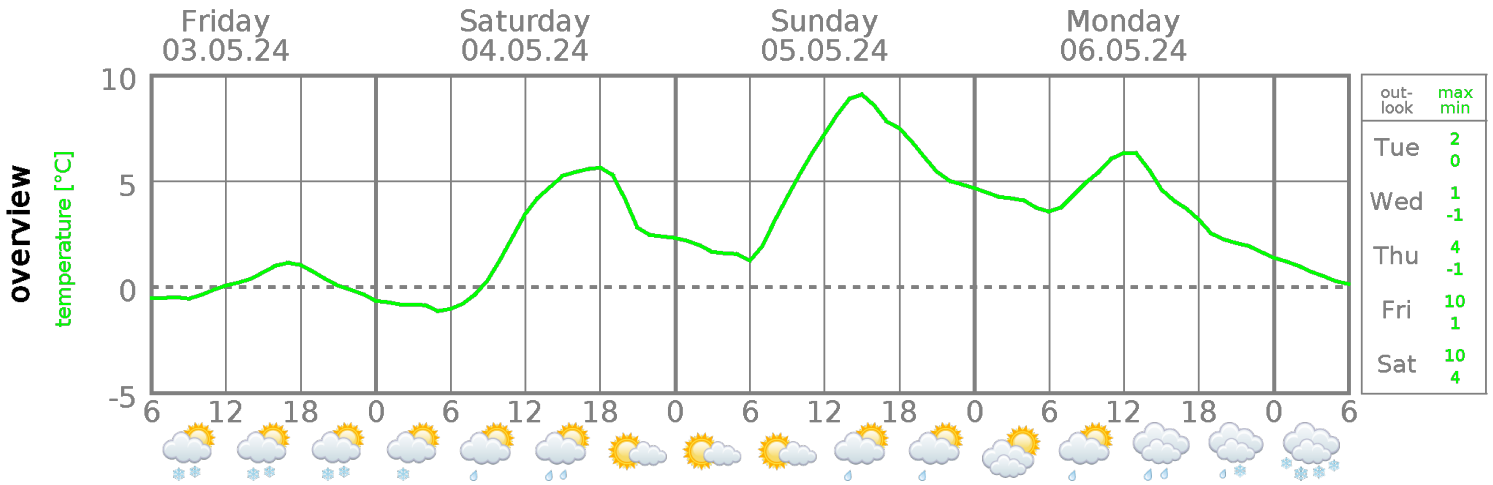

Bieler-Hoehe | 2041 m

All day light snowfall at temperatures from -1 to 1 degrees and light winds from north to northwest.

In the morning quite variable weather. From time to time there is the possibility of rain. After noon mainly sunny at -1 to 6 degrees and light wind from south to southwest.

All day quite variable weather. Temporarily it can rain at temperatures from 1 to 9 degrees and light winds from south to southwest.

All day long unsettled weather. Temporarily rain or snowfall is expected at temperatures from 1 to 6 degrees and light winds from south to northwest.